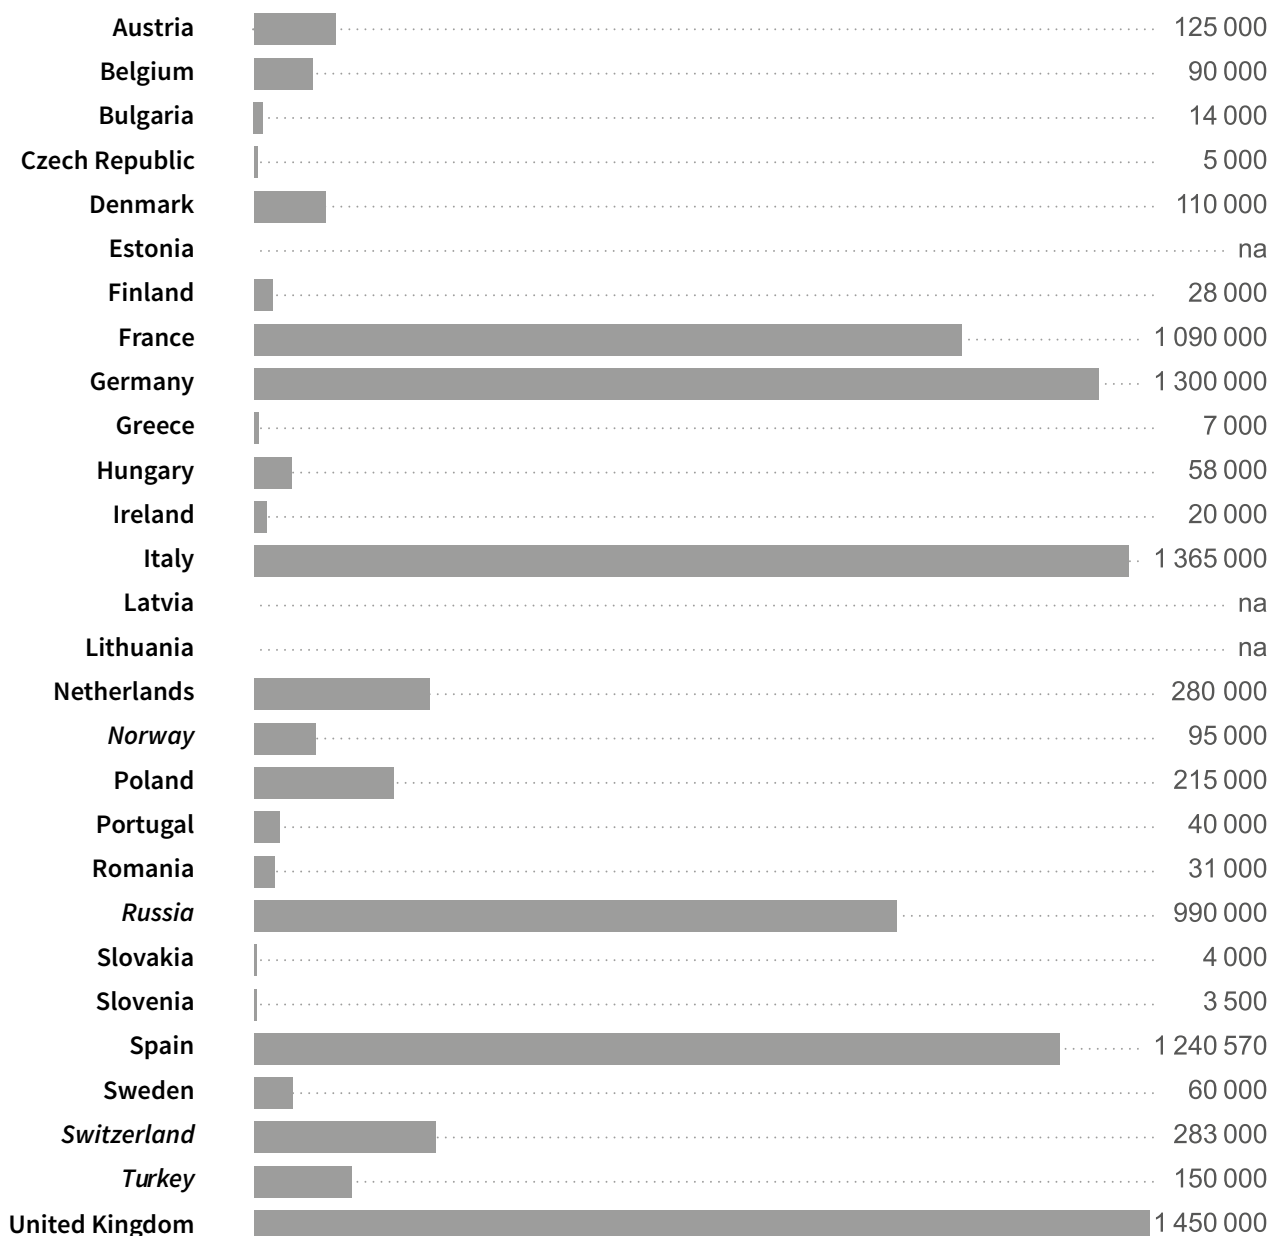

# European ornamental bird population

Total European Union : 37 253 027

Total Europe: 52 005 027

*Non EU Member States indicated with italics*

Sources: Figures from FEDIAF and its member associations, pet food companies and estimations based thereupon when indicated  
 European Union/Europe: "European Union" includes the 28 Member States of the EU whereas "Europe" includes Member States of the Council of Europe

# Estimated number of European aquaria

Total European Union : 15 397 244

Total Europe: 10 392 244

*Non EU Member States indicated with italics*

Sources: Figures from FEDIAF and its member associations, pet food companies and estimations based thereupon when indicated  
 European Union/Europe: "European Union" includes the 28 Member States of the EU whereas "Europe" includes Member States of the Council of Europe

# European small mammal population

Total European Union : 22 023 827

Total Europe: 29 952 827

*Non EU Member States indicated with italics*

Sources: Figures from FEDIAF and its member associations, pet food companies and estimations based thereupon when indicated  
 European Union/Europe: "European Union" includes the 28 Member States of the EU whereas "Europe" includes Member States of the Council of Europe

# European reptile population

Total European Union : 7 536 070

Total Europe: 9 054 070

*Non EU Member States indicated with italics*

Sources: Figures from FEDIAF and its member associations, pet food companies and estimations based thereupon when indicated  
 European Union/Europe: "European Union" includes the 28 Member States of the EU whereas "Europe" includes Member States of the Council of Europe