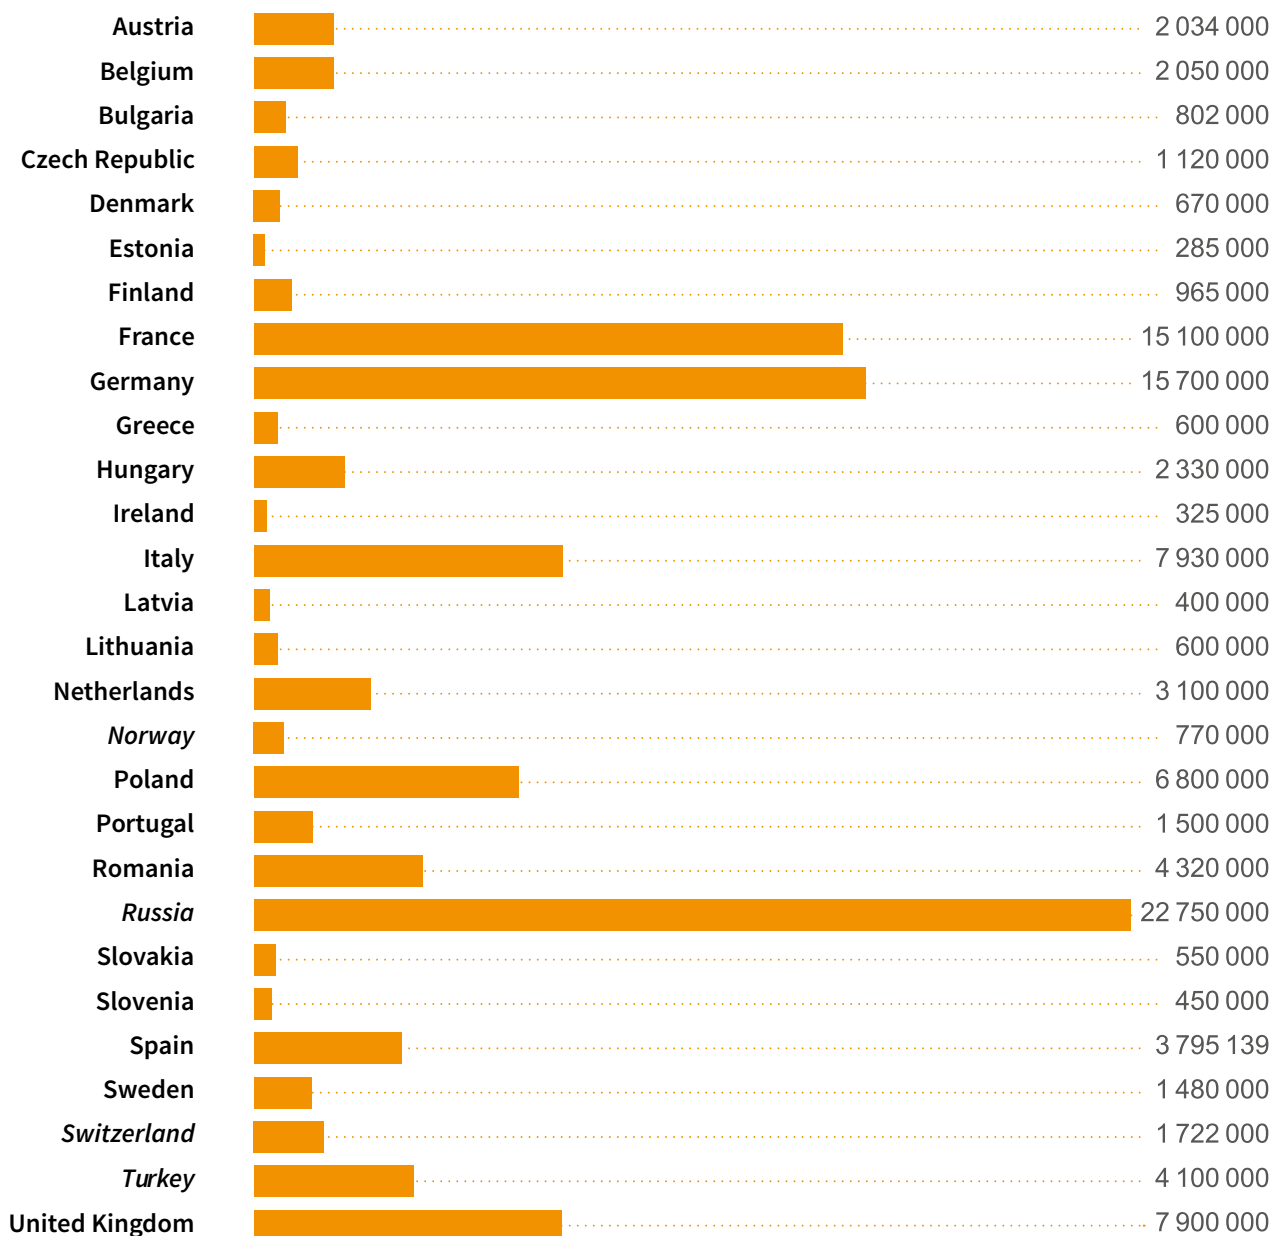

## Top pets in Europe

# European dog population

Total European Union : 70 518 097

Total Europe: 89 821 097

*Non EU Member States indicated with italics*

Sources: Figures from FEDIAF and its member associations, pet food companies and estimations based thereupon when indicated  
 European Union/Europe: "European Union" includes the 28 Member States of the EU whereas "Europe" includes Member States of the Council of Europe

# European cat population

Total European Union : 80 806 139  
 Total Europe: 110 148 139

*Non EU Member States indicated with italics*

Sources: Figures from FEDIAF and its member associations, pet food companies and estimations based thereupon when indicated  
 European Union/Europe: "European Union" includes the 28 Member States of the EU whereas "Europe" includes Member States of the Council of Europe

# European ornamental bird population

Total European Union : 37 253 027

Total Europe: 52 005 027

*Non EU Member States indicated with italics*

Sources: Figures from FEDIAF and its member associations, pet food companies and estimations based thereupon when indicated  
 European Union/Europe: "European Union" includes the 28 Member States of the EU whereas "Europe" includes Member States of the Council of Europe