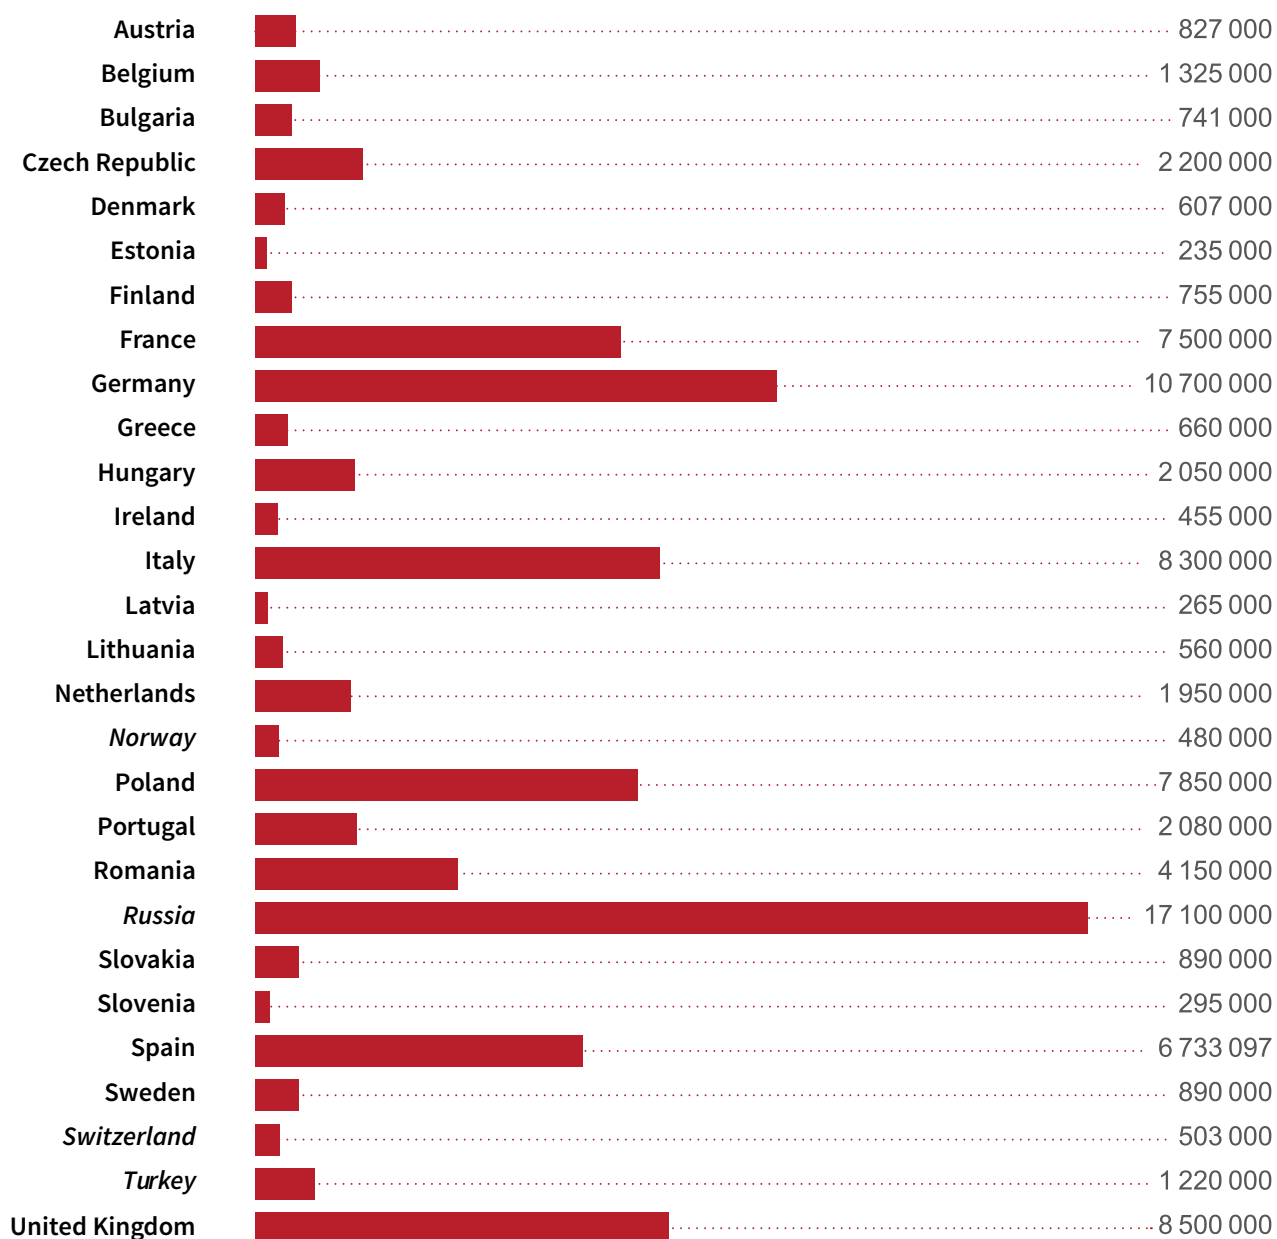

## Top pets in Europe

# European dog population

Total European Union : 70 518 097

Total Europe: 89 821 097

*Non EU Member States indicated with italics*

Sources: Figures from FEDIAF and its member associations, pet food companies and estimations based thereupon when indicated  
 European Union/Europe: "European Union" includes the 28 Member States of the EU whereas "Europe" includes Member States of the Council of Europe

# European cat population

Total European Union : 80 806 139  
 Total Europe: 110 148 139

*Non EU Member States indicated with italics*

Sources: Figures from FEDIAF and its member associations, pet food companies and estimations based thereupon when indicated  
 European Union/Europe: "European Union" includes the 28 Member States of the EU whereas "Europe" includes Member States of the Council of Europe