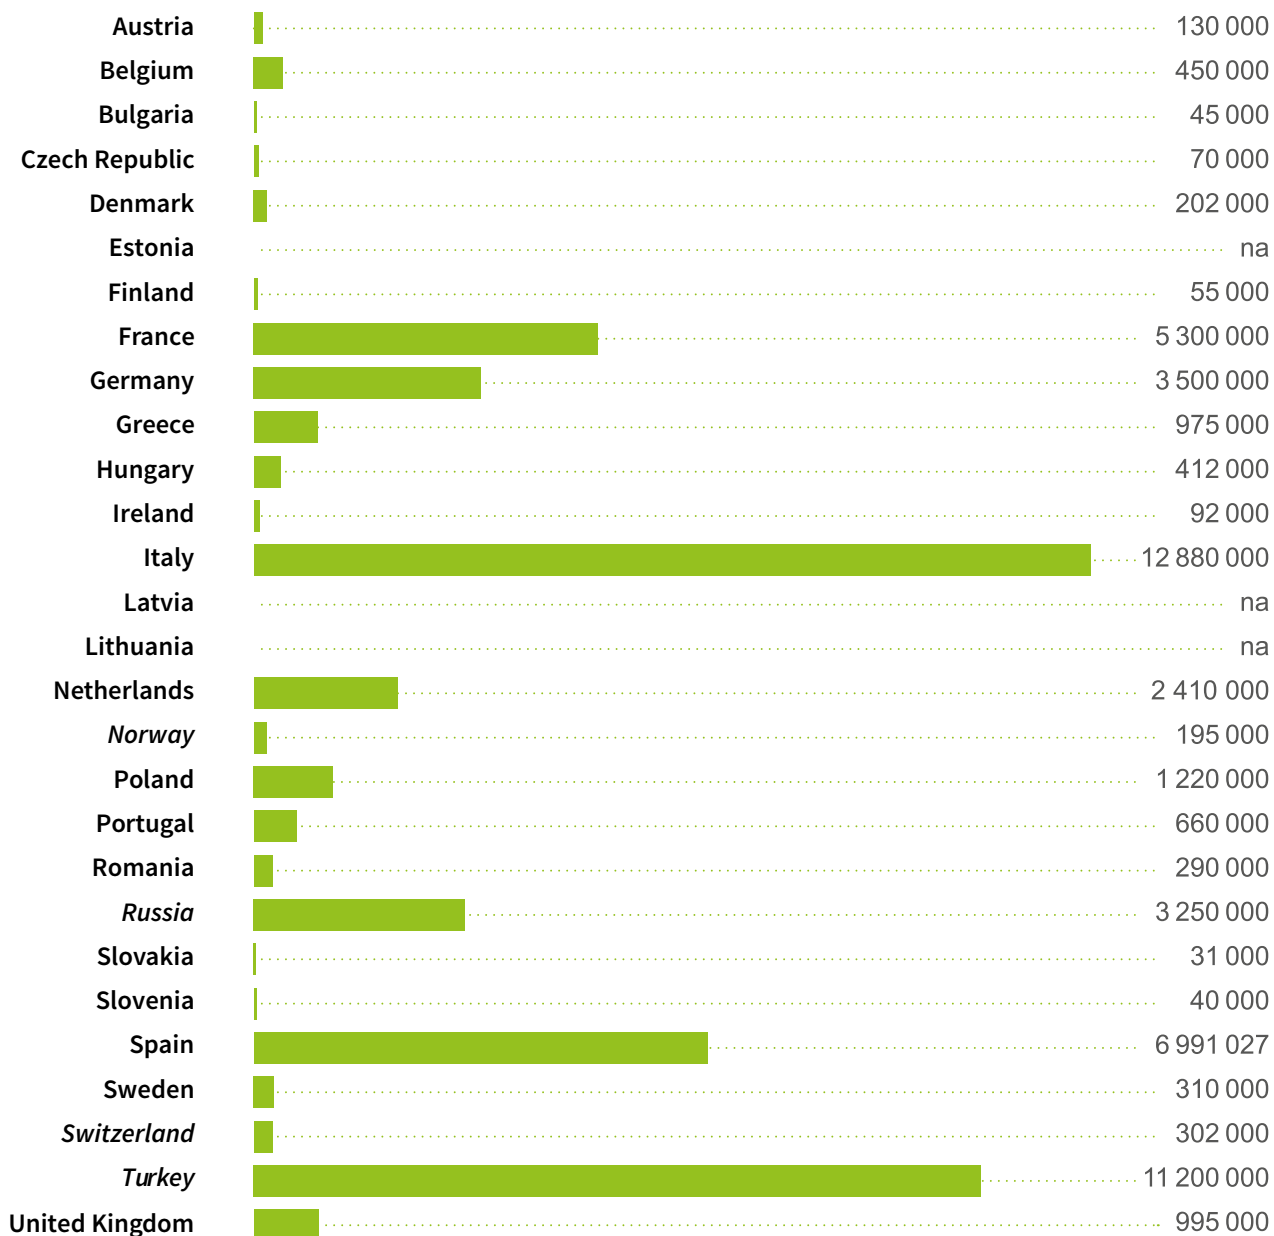

## Top pets in Europe

# European dog population

Total European Union : 70 518 097

Total Europe: 89 821 097

*Non EU Member States indicated with italics*

Sources: Figures from FEDIAF and its member associations, pet food companies and estimations based thereupon when indicated  
 European Union/Europe: "European Union" includes the 28 Member States of the EU whereas "Europe" includes Member States of the Council of Europe

# European cat population

Total European Union : 80 806 139  
 Total Europe: 110 148 139

*Non EU Member States indicated with italics*

Sources: Figures from FEDIAF and its member associations, pet food companies and estimations based thereupon when indicated  
 European Union/Europe: "European Union" includes the 28 Member States of the EU whereas "Europe" includes Member States of the Council of Europe

# European ornamental bird population

Total European Union : 37 253 027

Total Europe: 52 005 027

*Non EU Member States indicated with italics*

Sources: Figures from FEDIAF and its member associations, pet food companies and estimations based thereupon when indicated  
 European Union/Europe: "European Union" includes the 28 Member States of the EU whereas "Europe" includes Member States of the Council of Europe