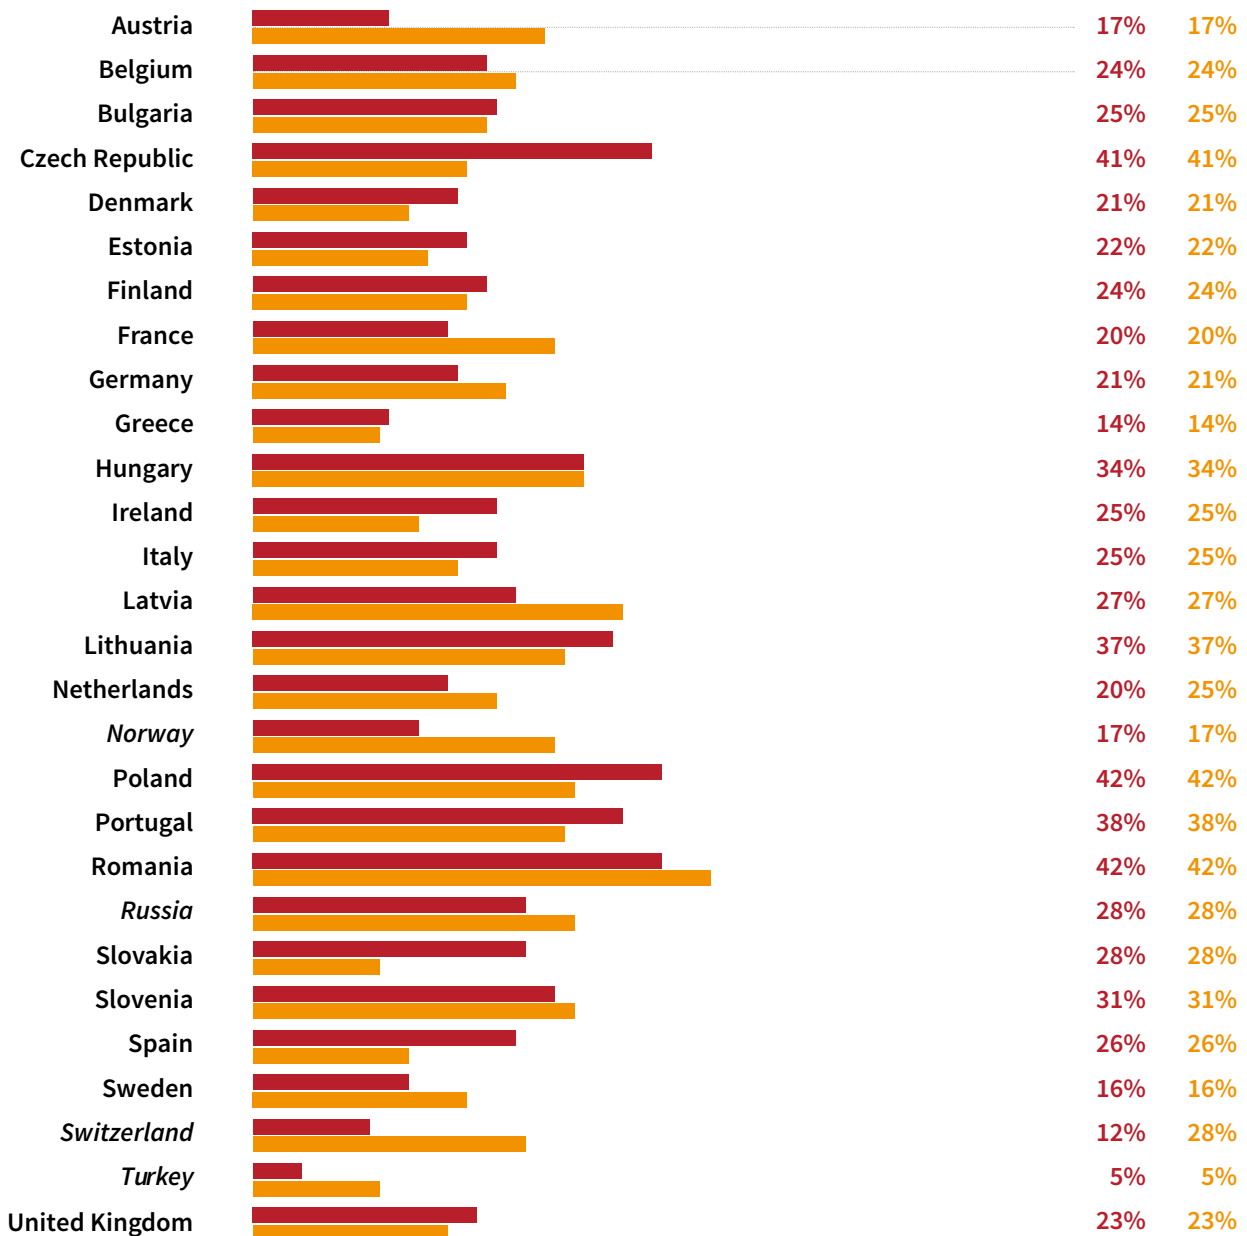

# European small mammal population

Total European Union : 22 023 827

Total Europe: 29 952 827

*Non EU Member States indicated with italics*

Sources: Figures from FEDIAF and its member associations, pet food companies and estimations based thereupon when indicated  
 European Union/Europe: "European Union" includes the 28 Member States of the EU whereas "Europe" includes Member States of the Council of Europe

# European reptile population

Total European Union : 7 536 070

Total Europe: 9 054 070

*Non EU Member States indicated with italics*

Sources: Figures from FEDIAF and its member associations, pet food companies and estimations based thereupon when indicated  
 European Union/Europe: "European Union" includes the 28 Member States of the EU whereas "Europe" includes Member States of the Council of Europe

# Estimated percentage of ...

European households  
owning at least one cat or one dog

*Non EU Member States indicated with italics*

Sources: Figures from FEDIAF and its member associations, pet food companies and estimations based thereupon when indicated  
European Union/Europe: "European Union" includes the 28 Member States of the EU whereas "Europe" includes Member States of the Council of Europe