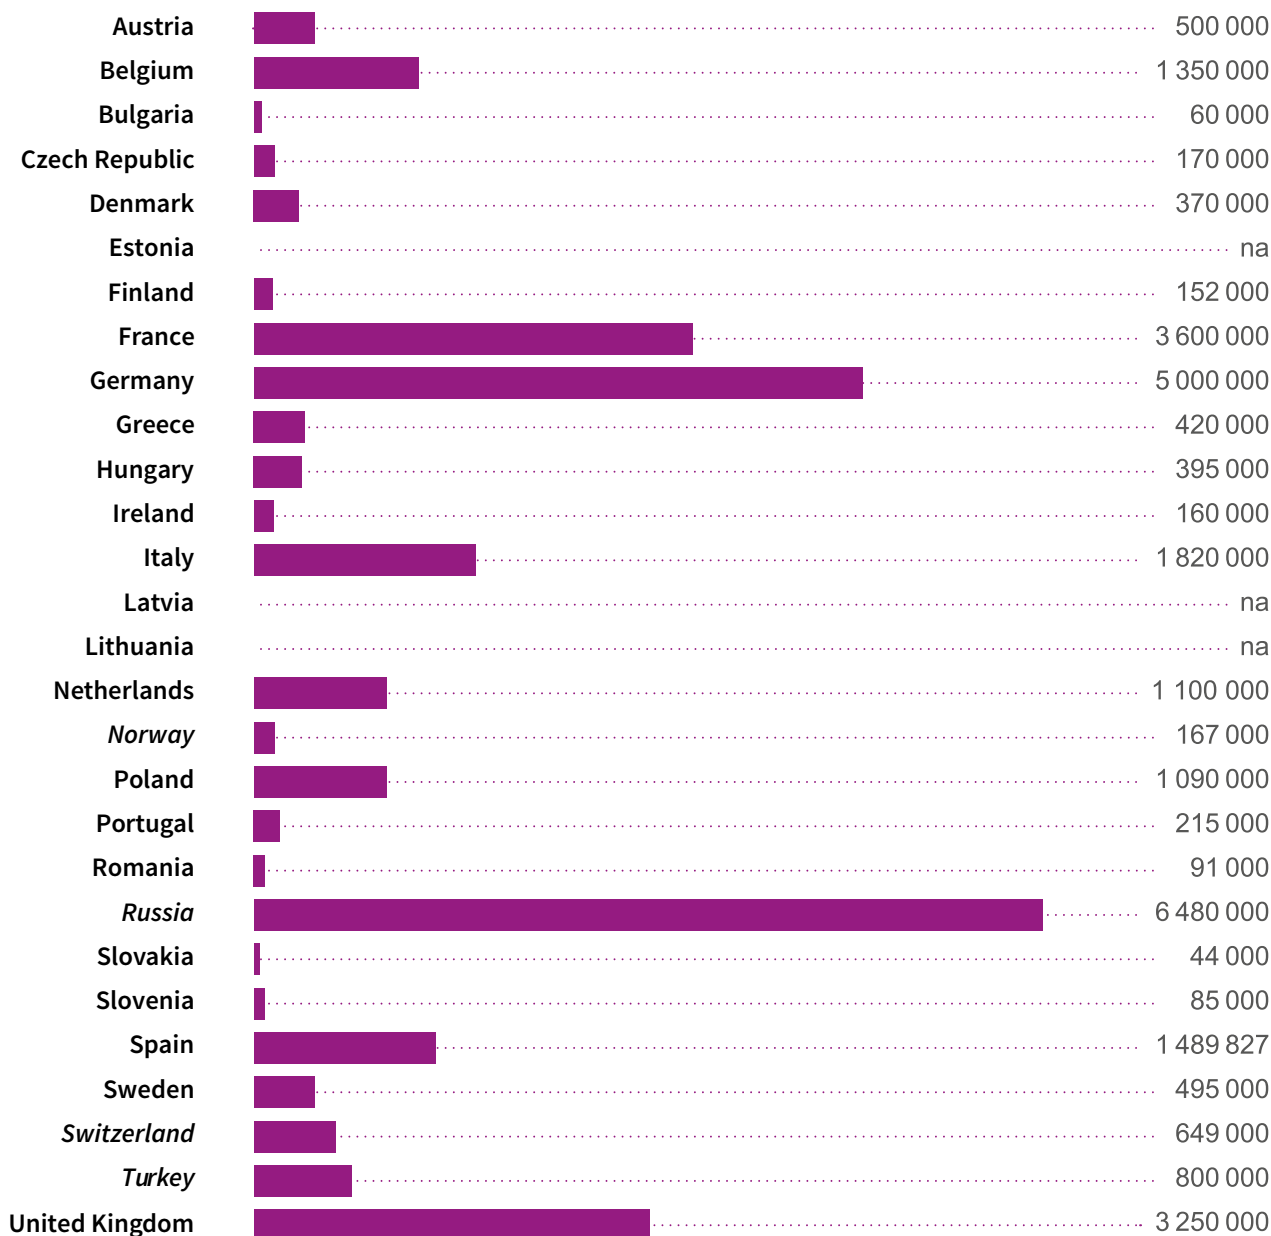

# European cat population

Total European Union : 80 806 139  
 Total Europe: 110 148 139

*Non EU Member States indicated with italics*

Sources: Figures from FEDIAF and its member associations, pet food companies and estimations based thereupon when indicated  
 European Union/Europe: "European Union" includes the 28 Member States of the EU whereas "Europe" includes Member States of the Council of Europe

# European ornamental bird population

Total European Union : 37 253 027

Total Europe: 52 005 027

*Non EU Member States indicated with italics*

Sources: Figures from FEDIAF and its member associations, pet food companies and estimations based thereupon when indicated  
 European Union/Europe: "European Union" includes the 28 Member States of the EU whereas "Europe" includes Member States of the Council of Europe

# Estimated number of European aquaria

Total European Union : 15 397 244

Total Europe: 10 392 244

*Non EU Member States indicated with italics*

Sources: Figures from FEDIAF and its member associations, pet food companies and estimations based thereupon when indicated  
 European Union/Europe: "European Union" includes the 28 Member States of the EU whereas "Europe" includes Member States of the Council of Europe

# European small mammal population

Total European Union : 22 023 827

Total Europe: 29 952 827

*Non EU Member States indicated with italics*

Sources: Figures from FEDIAF and its member associations, pet food companies and estimations based thereupon when indicated  
 European Union/Europe: "European Union" includes the 28 Member States of the EU whereas "Europe" includes Member States of the Council of Europe