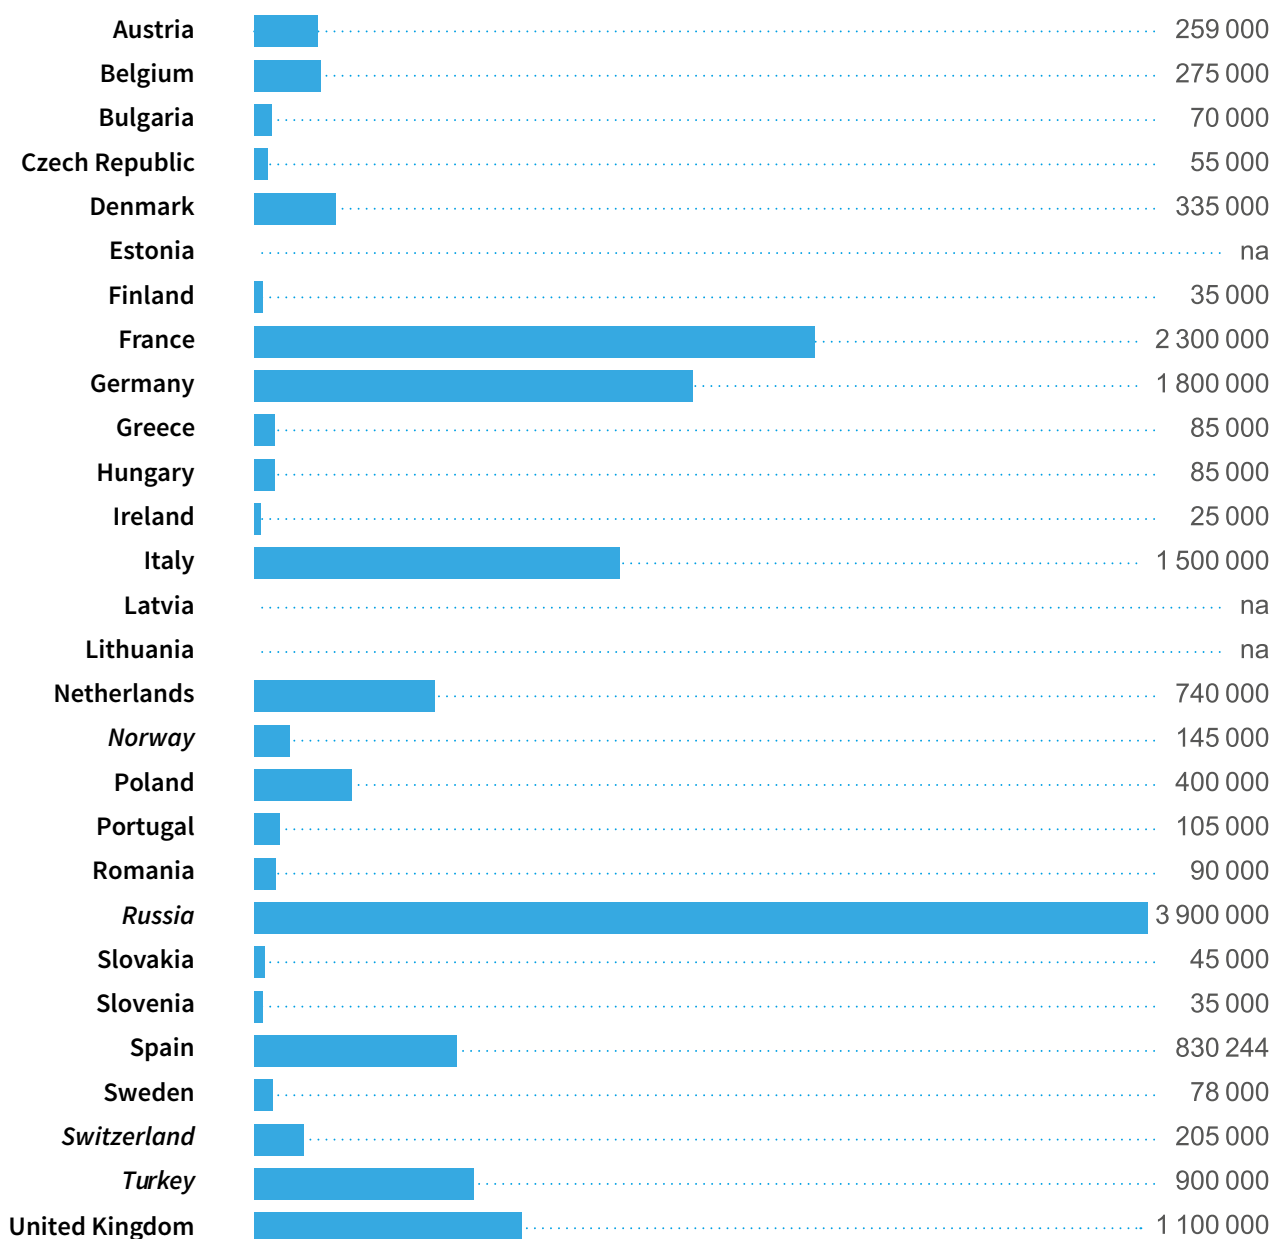

# European cat population

Total European Union : 80 806 139  
 Total Europe: 110 148 139

*Non EU Member States indicated with italics*

Sources: Figures from FEDIAF and its member associations, pet food companies and estimations based thereupon when indicated  
 European Union/Europe: "European Union" includes the 28 Member States of the EU whereas "Europe" includes Member States of the Council of Europe

# European ornamental bird population

Total European Union : 37 253 027

Total Europe: 52 005 027

*Non EU Member States indicated with italics*

Sources: Figures from FEDIAF and its member associations, pet food companies and estimations based thereupon when indicated  
 European Union/Europe: "European Union" includes the 28 Member States of the EU whereas "Europe" includes Member States of the Council of Europe

# Estimated number of European aquaria

Total European Union : 15 397 244

Total Europe: 10 392 244

*Non EU Member States indicated with italics*

Sources: Figures from FEDIAF and its member associations, pet food companies and estimations based thereupon when indicated  
 European Union/Europe: "European Union" includes the 28 Member States of the EU whereas "Europe" includes Member States of the Council of Europe